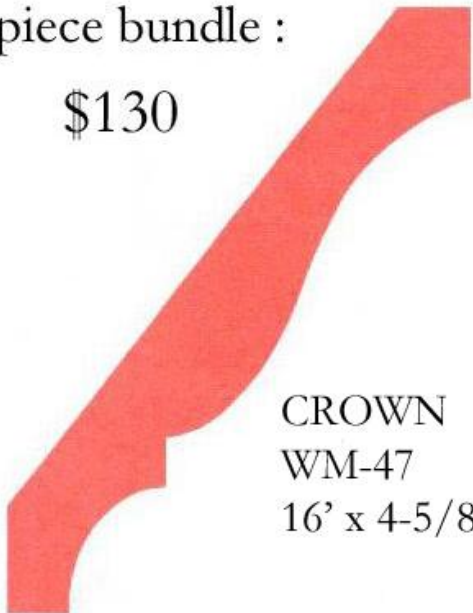

THE PERFECT COPE

- Precision Cut
- Interlocking
- Snap Fit
- High Quality

BIG

4 piece bundle :

\$120

CROWN

WM-49

16' x 3-5/8"

BIGGER

4 piece bundle :

\$130

CROWN

WM-47

16' x 4-5/8"

BIGGEST

4 piece bundle :